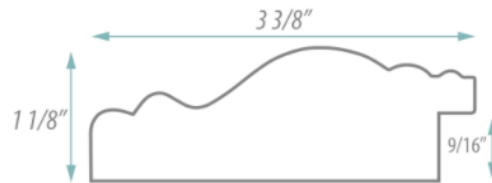

SPECIFICATION SHEET

FRAMED MIRROR

MODEL#: FM 79841-24X36

FRAMED MIRRORS COLLECTION

FEATURES:

- ONE 24X36" HIGH RESOLUTION SILVER PLATE GLASS MIRROR SIZE W/ DECORATIVE FRAME.
- "WALL HUGGER" HANGER FOR MOUNTING INCLUDED.
- STANDARD MOUNTING STYLE IS VERTICAL. FOR HORIZONTAL, PLEASE SPECIFY WHEN ORDERING.
- PACKED IN FOUR WALL (FOLDED DOUBLE WALL) CORRUGATION.
- STYLE: CLASSIC
- COLOR: CHERRY/MAHOGANY
- FINISH: WOOD TONE

MIRROR FINISHES:

- FLAT POLISHED EDGE
- BEVELED EDGE

OVERALL SIZE DIMENSION: 30 3/4" WIDE X 42 3/4" HIGH X 1 1/8" DEEP